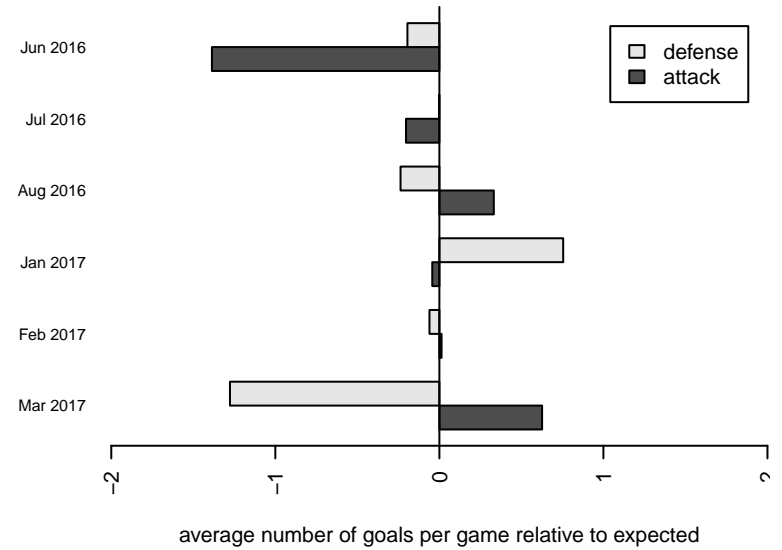

WA Rush Nero G00
 Dots are actual minus expected GF (blue circles) and GA (red triangles).
 Blue line is smoothed change in attack strength. Red is smoothed change in defense strength.

**attack and defense variance (black dot)
relative to other teams
and top 10 in region**

**attack and defense rating
relative to others at age
and all opponents in last 13 months**

**attack and defense rating
relative to others at age
and all opponents in last 13 months**

Performance relative to 13 month average

Performance relative to 13 month average

Distribution of opponents
 Red = Lose zone, Blue = Win zone, Green = Even
 Black line separates win/lose zones

lot. A=Neither has attack advantage, B=Opponent has both attack and defense advantage, C=Opponent has both attack and defense disadvantage, D=Both have