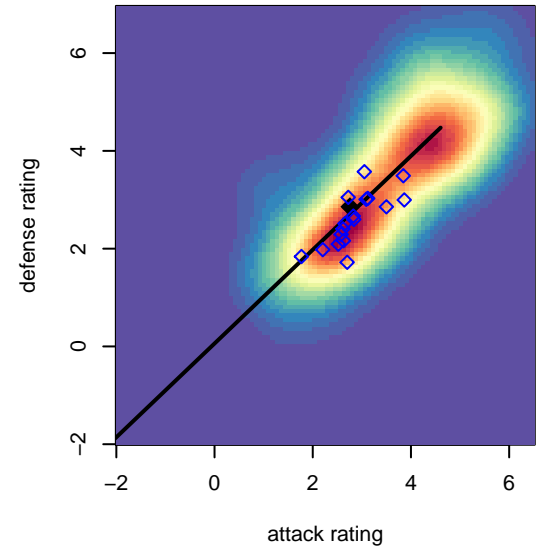

WA Rush Nero G00
 Dots are actual minus expected GF (blue circles) and GA (red triangles).
 Blue line is smoothed change in attack strength. Red is smoothed change in defense strength.

**attack and defense variance (black dot)
relative to other teams
and top 10 in region**

**attack and defense rating
relative to others at age
and all opponents in last 13 months**

**attack and defense rating
relative to others at age
and all opponents in last 13 months**

Performance relative to 13 month average

Performance relative to 13 month average

Distribution of opponents
 Red = Lose zone, Blue = Win zone, Green = Even
 Black line separates win/lose zones

lot. A=Neither has attack advantage, B=Opponent has both attack and defense advantage, C=Opponent has both attack and defense disadvantage, D=Both have