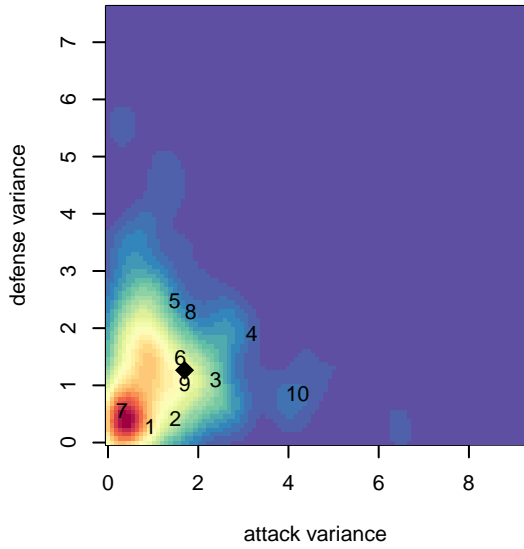

WA Rush Nero G00

Washington Rush SC
 Everett, WA
 G00 total strength=1610
 attack=15.75 defense=17.41
 spr league = Win RCL G00 Div 3

alt names used:
 WA Rush G00 Nero
 Washington Rush G00 Nero B
 WASHINGTON RUSH WA RUSH G00 NERO ('
 WASHINGTON RUSH WA RUSH G00 NERO ('
 Washington Rush G00 Nero B
 Washington Rush G00 Nero
 Washington Rush G00 Nero B

WA Rush Nero G00
 Dots are actual minus expected GF (blue circles) and GA (red triangles).
 Blue line is smoothed change in attack strength. Red is smoothed change in defense strength.

**attack and defense variance (black dot)
relative to other teams
and top 10 in region**