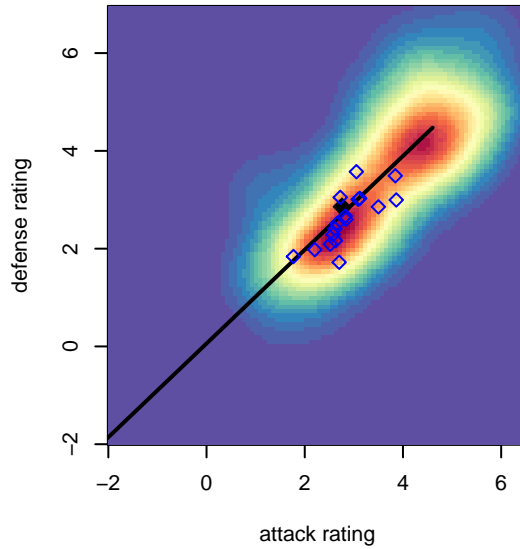

WA Rush Nero G00

Washington Rush SC
 Everett, WA
 G00 total strength=1610
 attack=15.75 defense=17.41
 spr league = Win RCL G00 Div 3

alt names used:
 WA Rush G00 Nero
 Washington Rush G00 Nero B
 WASHINGTON RUSH WA RUSH G00 NERO ('
 WASHINGTON RUSH WA RUSH G00 NERO ('
 Washington Rush G00 Nero B
 Washington Rush G00 Nero
 Washington Rush G00 Nero B

WA Rush Nero G00
 Dots are actual minus expected GF (blue circles) and GA (red triangles).
 Blue line is smoothed change in attack strength. Red is smoothed change in defense strength.

**attack and defense variance (black dot)
relative to other teams
and top 10 in region**

**attack and defense rating
relative to others at age
and all opponents in last 13 months**

**attack and defense rating
relative to others at age
and all opponents in last 13 months**

Performance relative to 13 month average

Performance relative to 13 month average

Distribution of opponents
 Red = Lose zone, Blue = Win zone, Green = Even
 Black line separates win/lose zones

lot. A=Neither has attack advantage, B=Opponent has both attack and defense advantage, C=Opponent has both attack and defense disadvantage, D=Both have