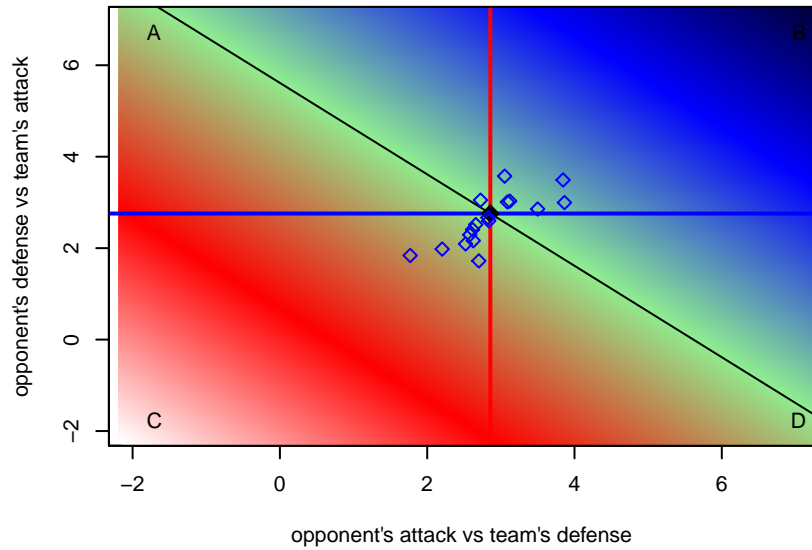

WA Rush Nero G00
 Dots are actual minus expected GF (blue circles) and GA (red triangles).
 Blue line is smoothed change in attack strength. Red is smoothed change in defense strength.

**attack and defense variance (black dot)
relative to other teams
and top 10 in region**

**attack and defense rating
relative to others at age
and all opponents in last 13 months**

**attack and defense rating
relative to others at age
and all opponents in last 13 months**

Performance relative to 13 month average

Performance relative to 13 month average

Distribution of opponents
 Red = Lose zone, Blue = Win zone, Green = Even
 Black line separates win/lose zones

lot. A=Neither has attack advantage, B=Opponent has both attack and defense advantage, C=Opponent has both attack and defense disadvantage, D=Both have