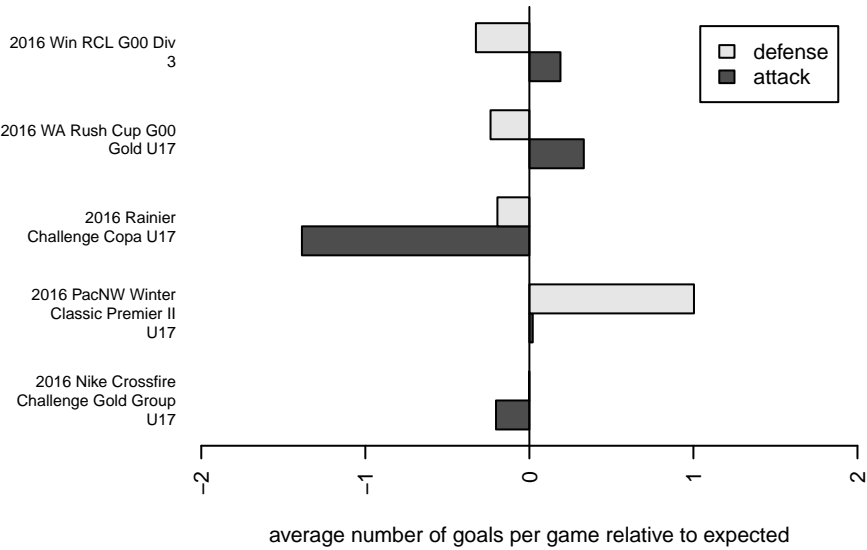

WA Rush Nero G00
 Dots are actual minus expected GF (blue circles) and GA (red triangles).
 Blue line is smoothed change in attack strength. Red is smoothed change in defense strength.

**attack and defense variance (black dot)
relative to other teams
and top 10 in region**

**attack and defense rating
relative to others at age
and all opponents in last 13 months**

**attack and defense rating
relative to others at age
and all opponents in last 13 months**

Performance relative to 13 month average

Performance relative to 13 month average

Distribution of opponents
 Red = Lose zone, Blue = Win zone, Green = Even
 Black line separates win/lose zones

lot. A=Neither has attack advantage, B=Opponent has both attack and defense advantage, C=Opponent has both attack and defense disadvantage, D=Both have