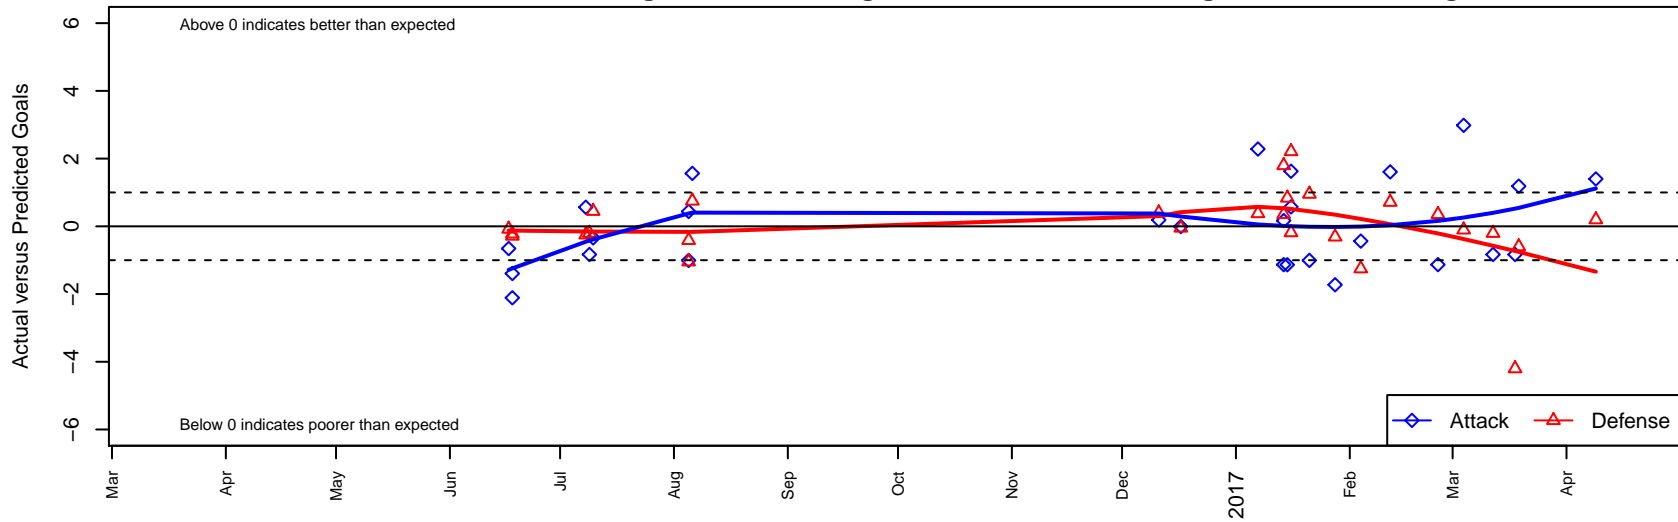

WA Rush Nero G00

Washington Rush SC
 Everett, WA
 G00 total strength=1610
 attack=15.75 defense=17.41
 spr league = Win RCL G00 Div 3

alt names used:
 WA Rush G00 Nero
 Washington Rush G00 Nero B
 WASHINGTON RUSH WA RUSH G00 NERO ('
 WASHINGTON RUSH WA RUSH G00 NERO ('
 Washington Rush G00 Nero B
 Washington Rush G00 Nero
 Washington Rush G00 Nero B

WA Rush Nero G00
 Dots are actual minus expected GF (blue circles) and GA (red triangles).
 Blue line is smoothed change in attack strength. Red is smoothed change in defense strength.

**attack and defense variance (black dot)
relative to other teams
and top 10 in region**

**attack and defense rating
relative to others at age
and all opponents in last 13 months**

**attack and defense rating
relative to others at age
and all opponents in last 13 months**

Performance relative to 13 month average

Performance relative to 13 month average

Distribution of opponents
 Red = Lose zone, Blue = Win zone, Green = Even
 Black line separates win/lose zones

lot. A=Neither has attack advantage, B=Opponent has both attack and defense advantage, C=Opponent has both attack and defense disadvantage, D=Both have